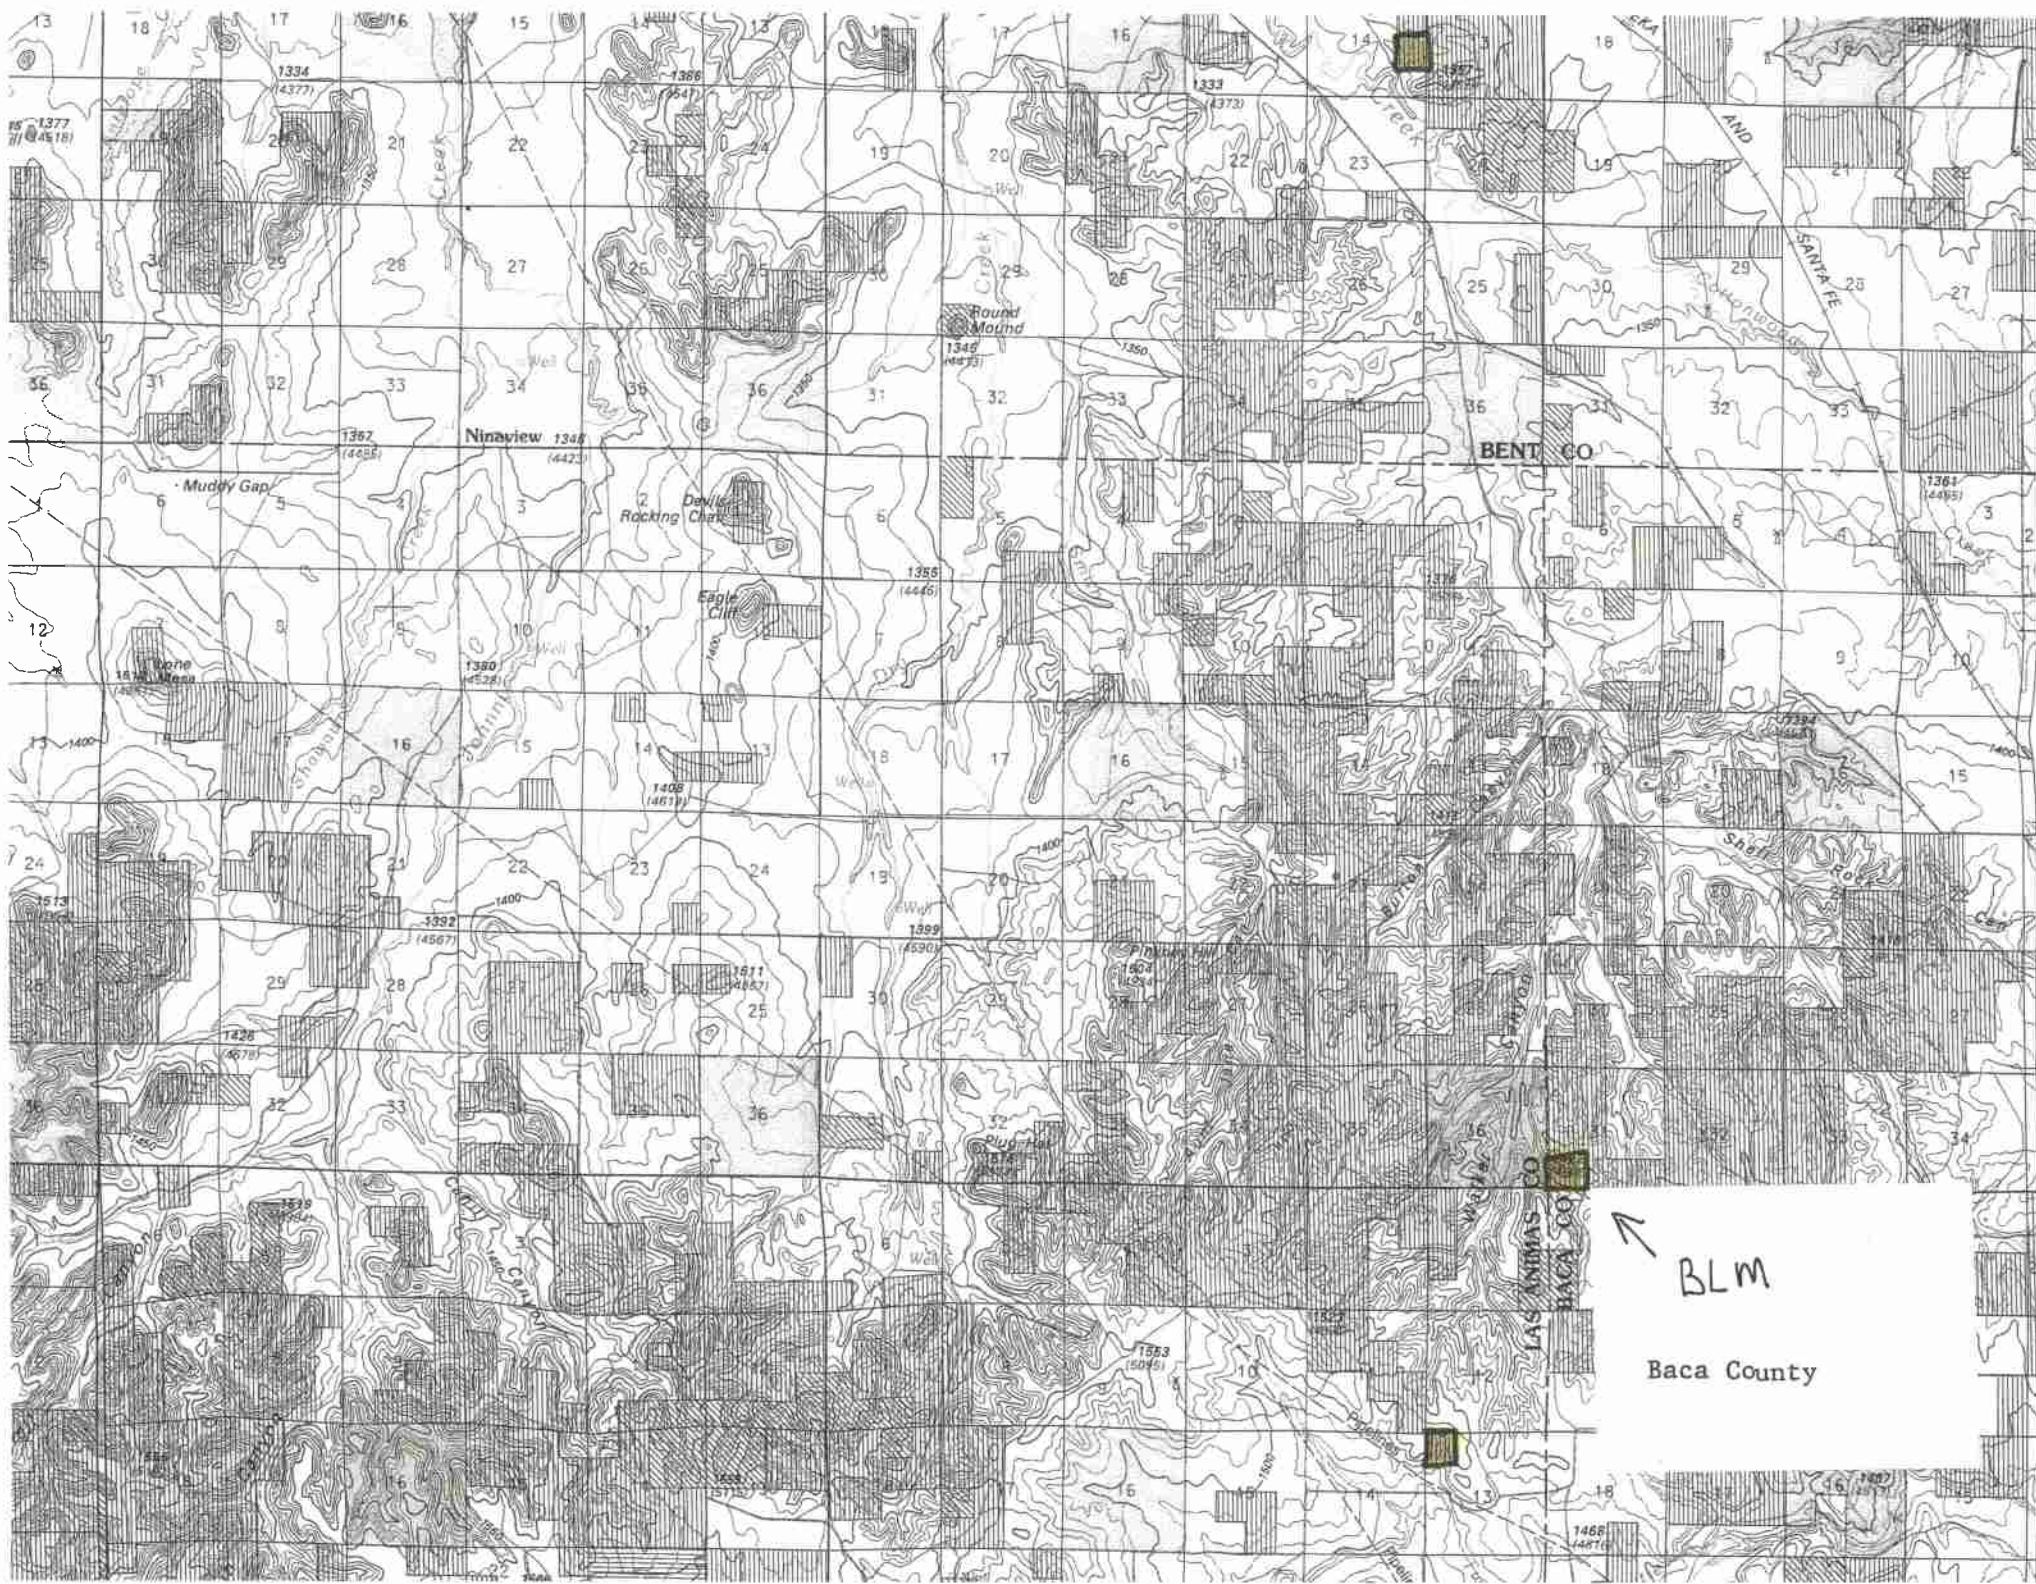

Midway

Spring

Pumping Sta

SANTA FE

NATIONAL

HISTORIC

TRAIL

BLM

Use a magnifying Glass!

BLM

Baca County

BACA CO
MORTON CO

CIMARRON

NATIONAL

GRASSLAND

1" = 1000 FEET KANSAS COLORADO MORTON CO

BENT CO

BLM
Baca County

LAS ANIMAS CO
BACA CO

Ninaview 1348

Muddy Gap

Devils Racking Creek

Eagle Cliff

Sage Hen Creek

Cottonwood Creek

Wagon Wheel