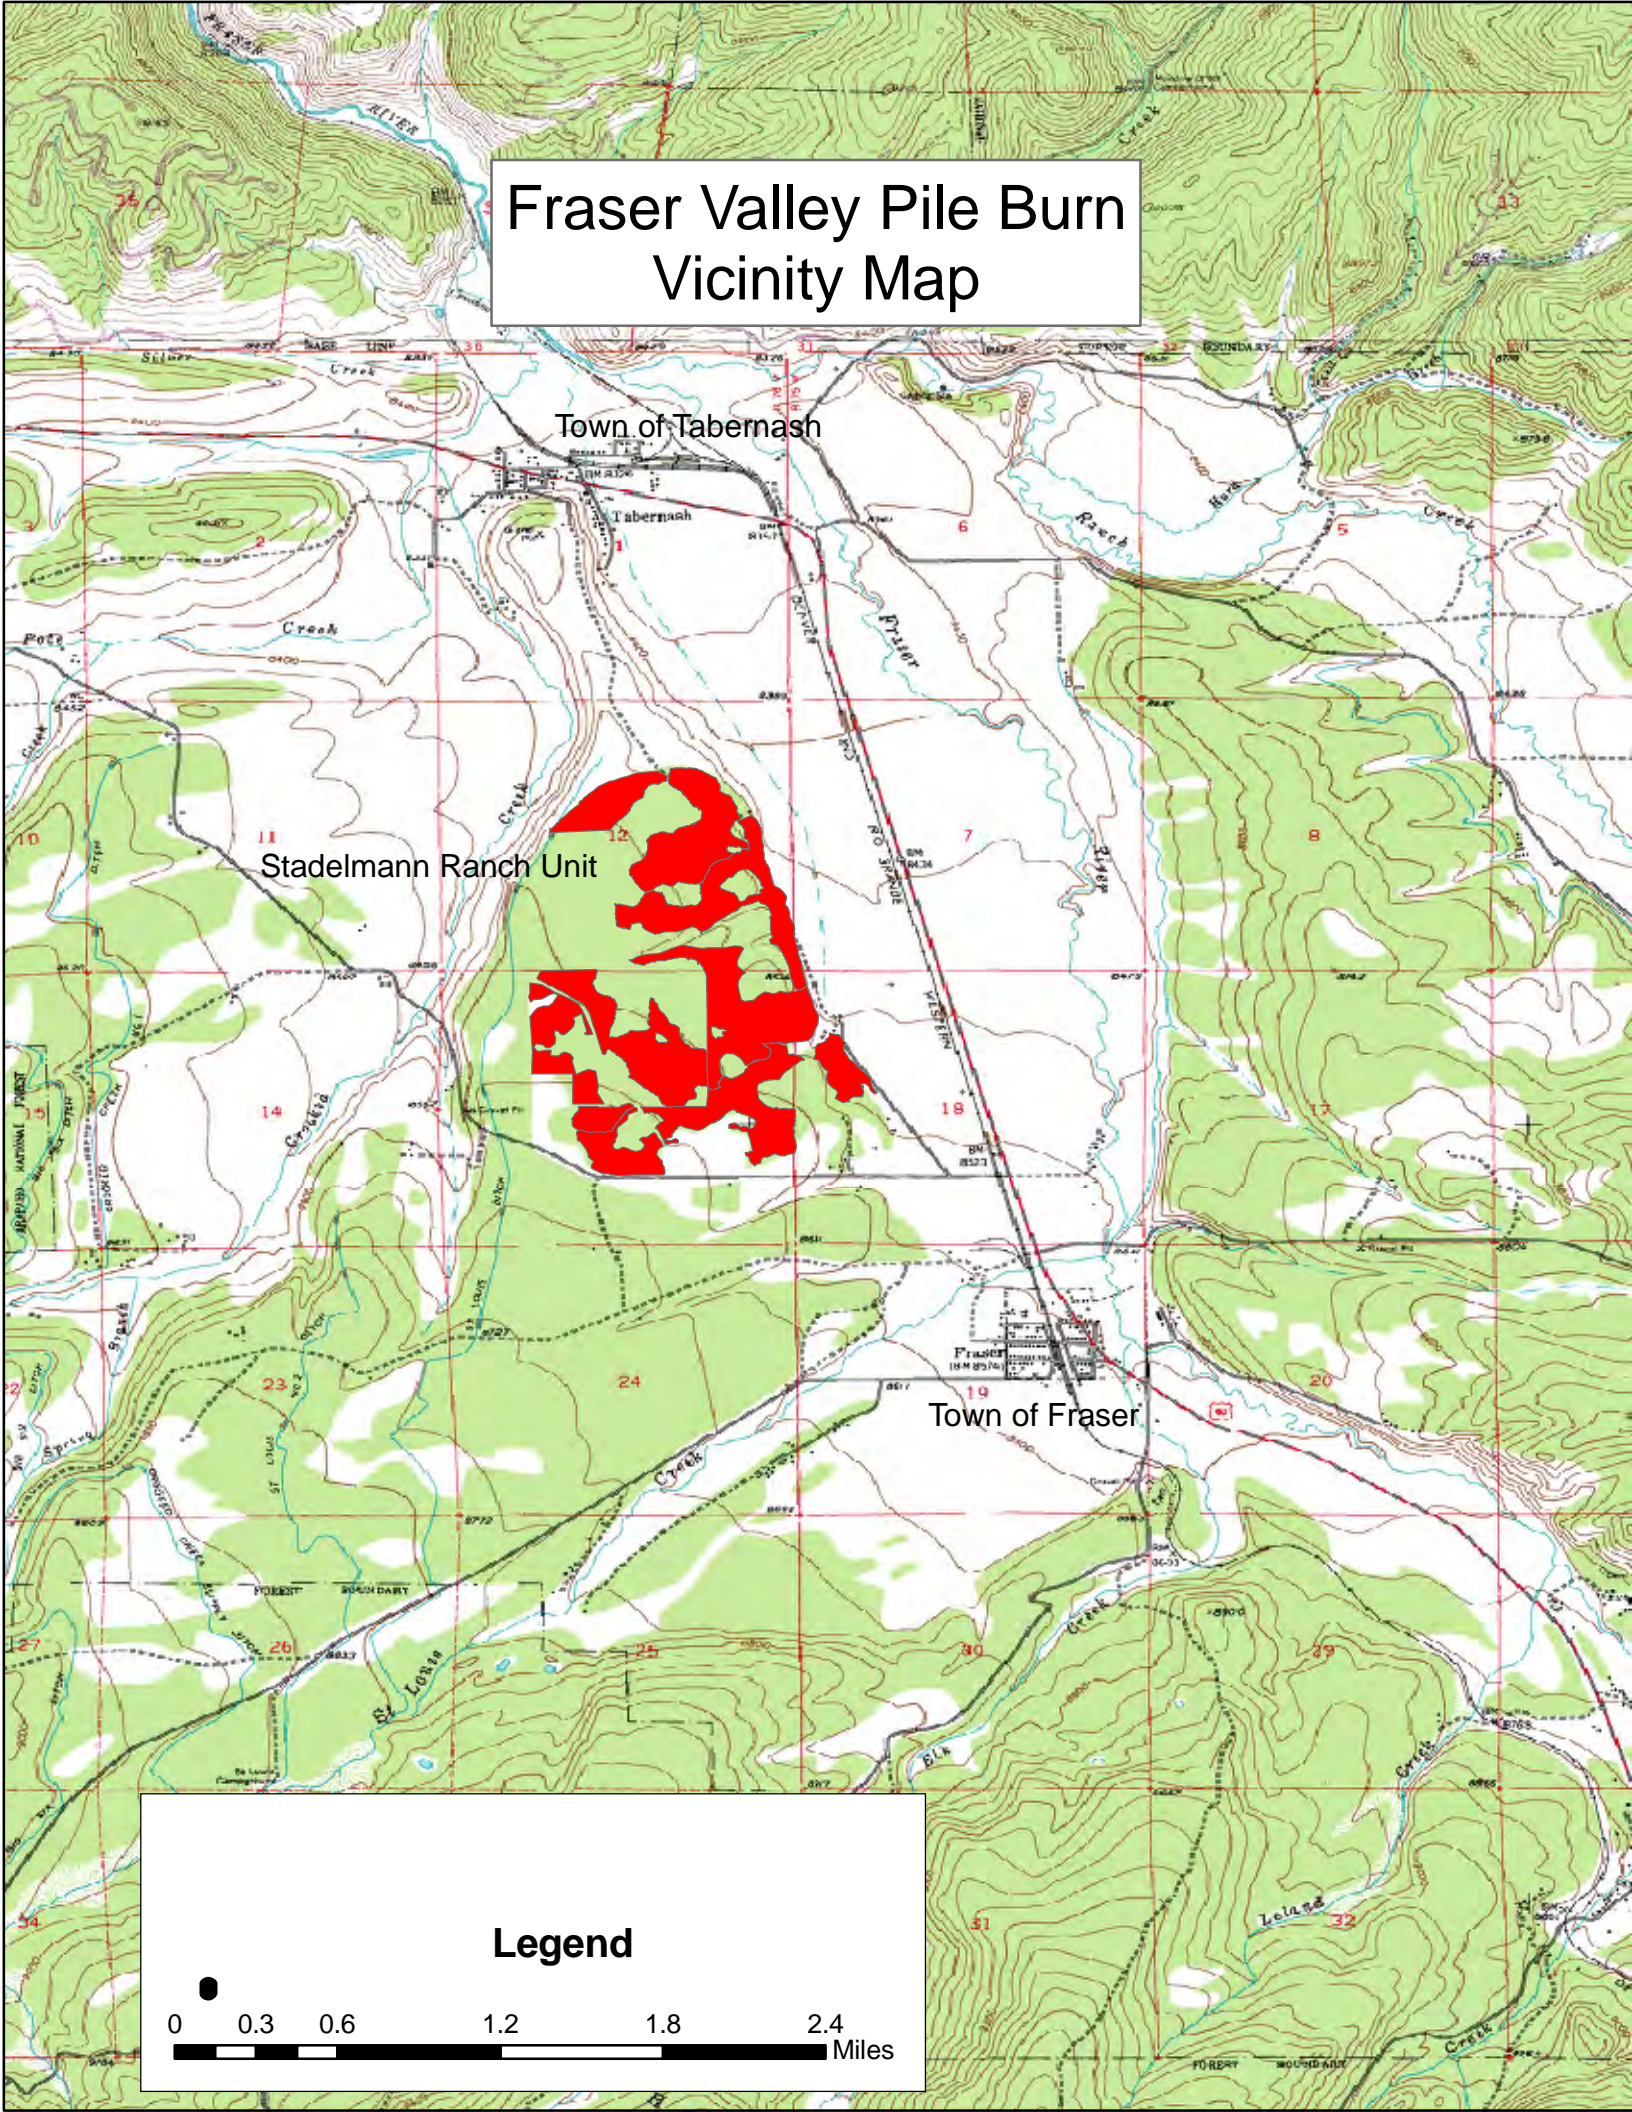

Fraser Valley Pile Burn Vicinity Map

Town of Tabernash

Stadelmann Ranch Unit

Town of Fraser

Legend

0 0.3 0.6 1.2 1.8 2.4 Miles