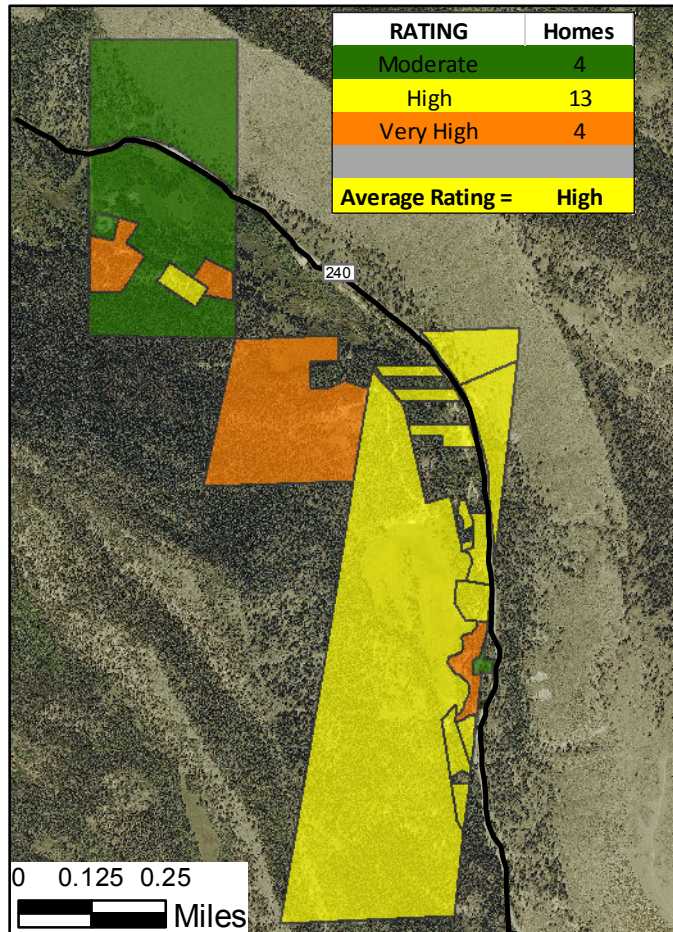

# Maysville/North Fork Community Wildfire Risk Ratings

As of May 16, 2017

Very High
  High
  Moderate
  Low
  Not Assessed