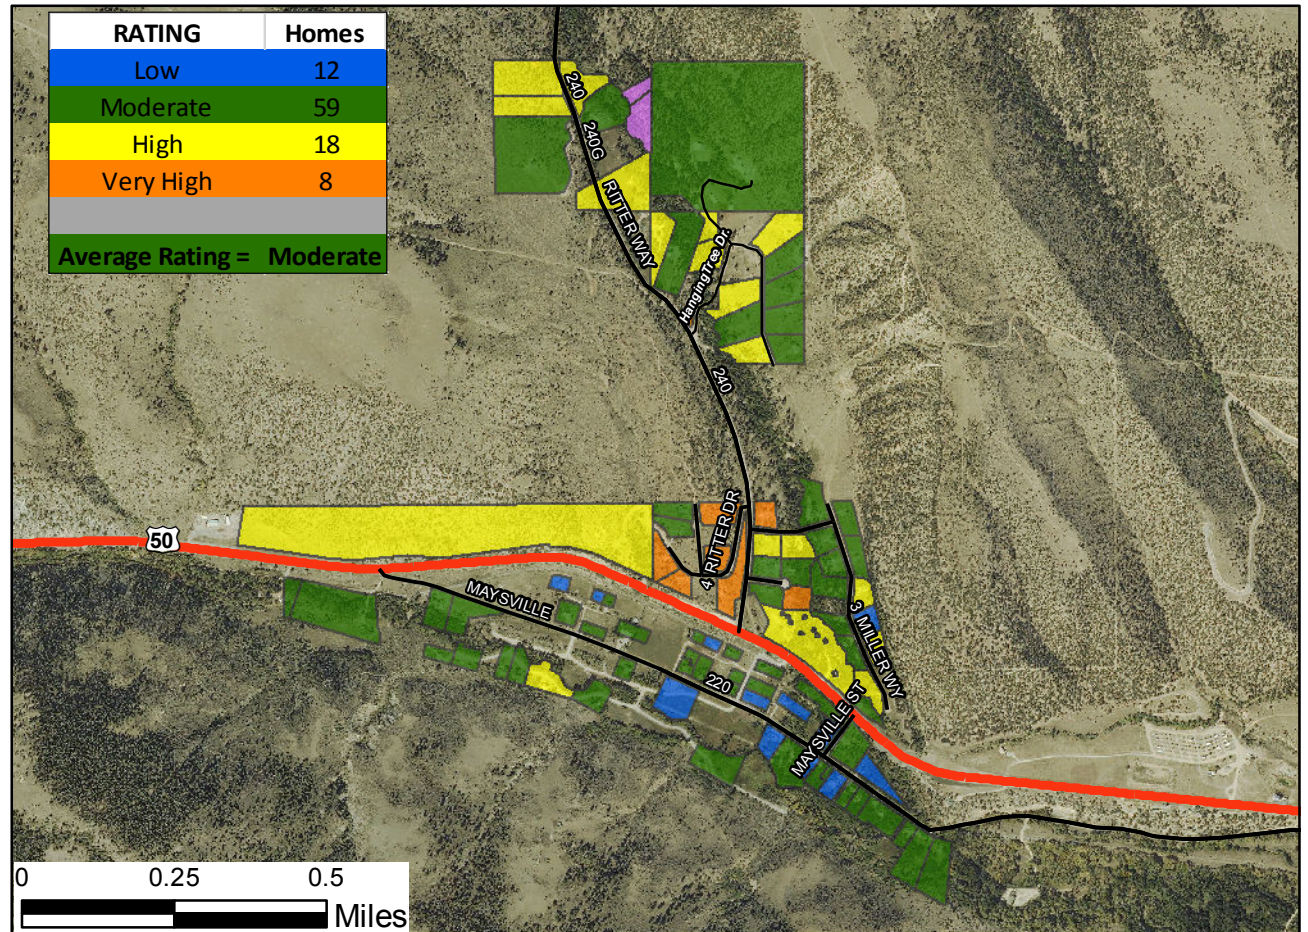

# Maysville/North Fork Community Wildfire Risk Ratings

As of May 16, 2017

Very High
  High
  Moderate
  Low
  Not Assessed