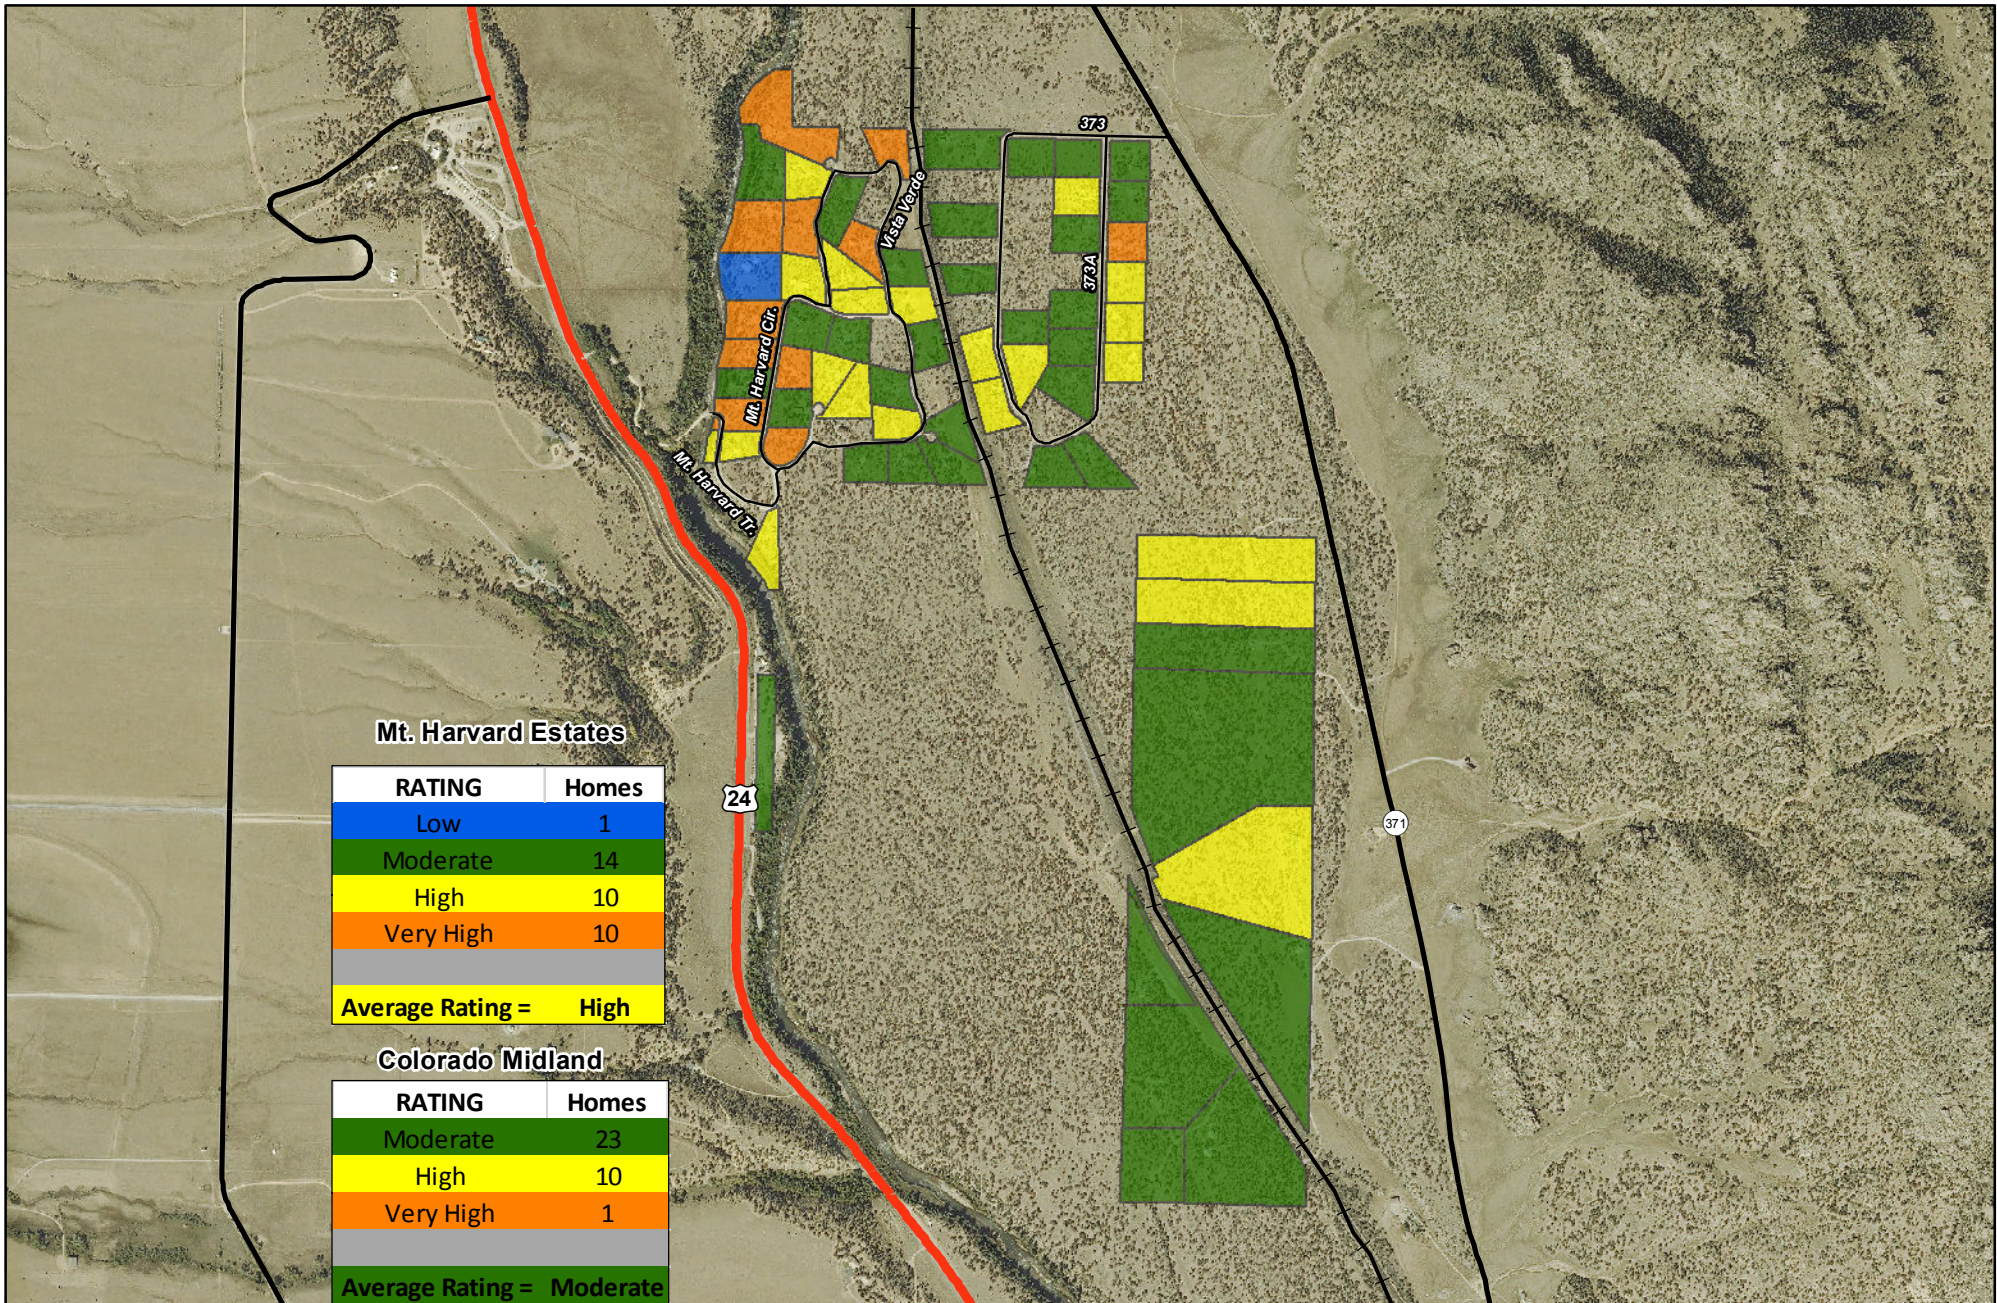

Mt. Harvard Estates/Colorado Midland Community Wildfire Risk Ratings

Mt. Harvard Estates

RATING	Homes
Low	1
Moderate	14
High	10
Very High	10
Average Rating = High	

Colorado Midland

RATING	Homes
Moderate	23
High	10
Very High	1
Average Rating = Moderate	

As of May 16, 2017

Very High High Moderate Low