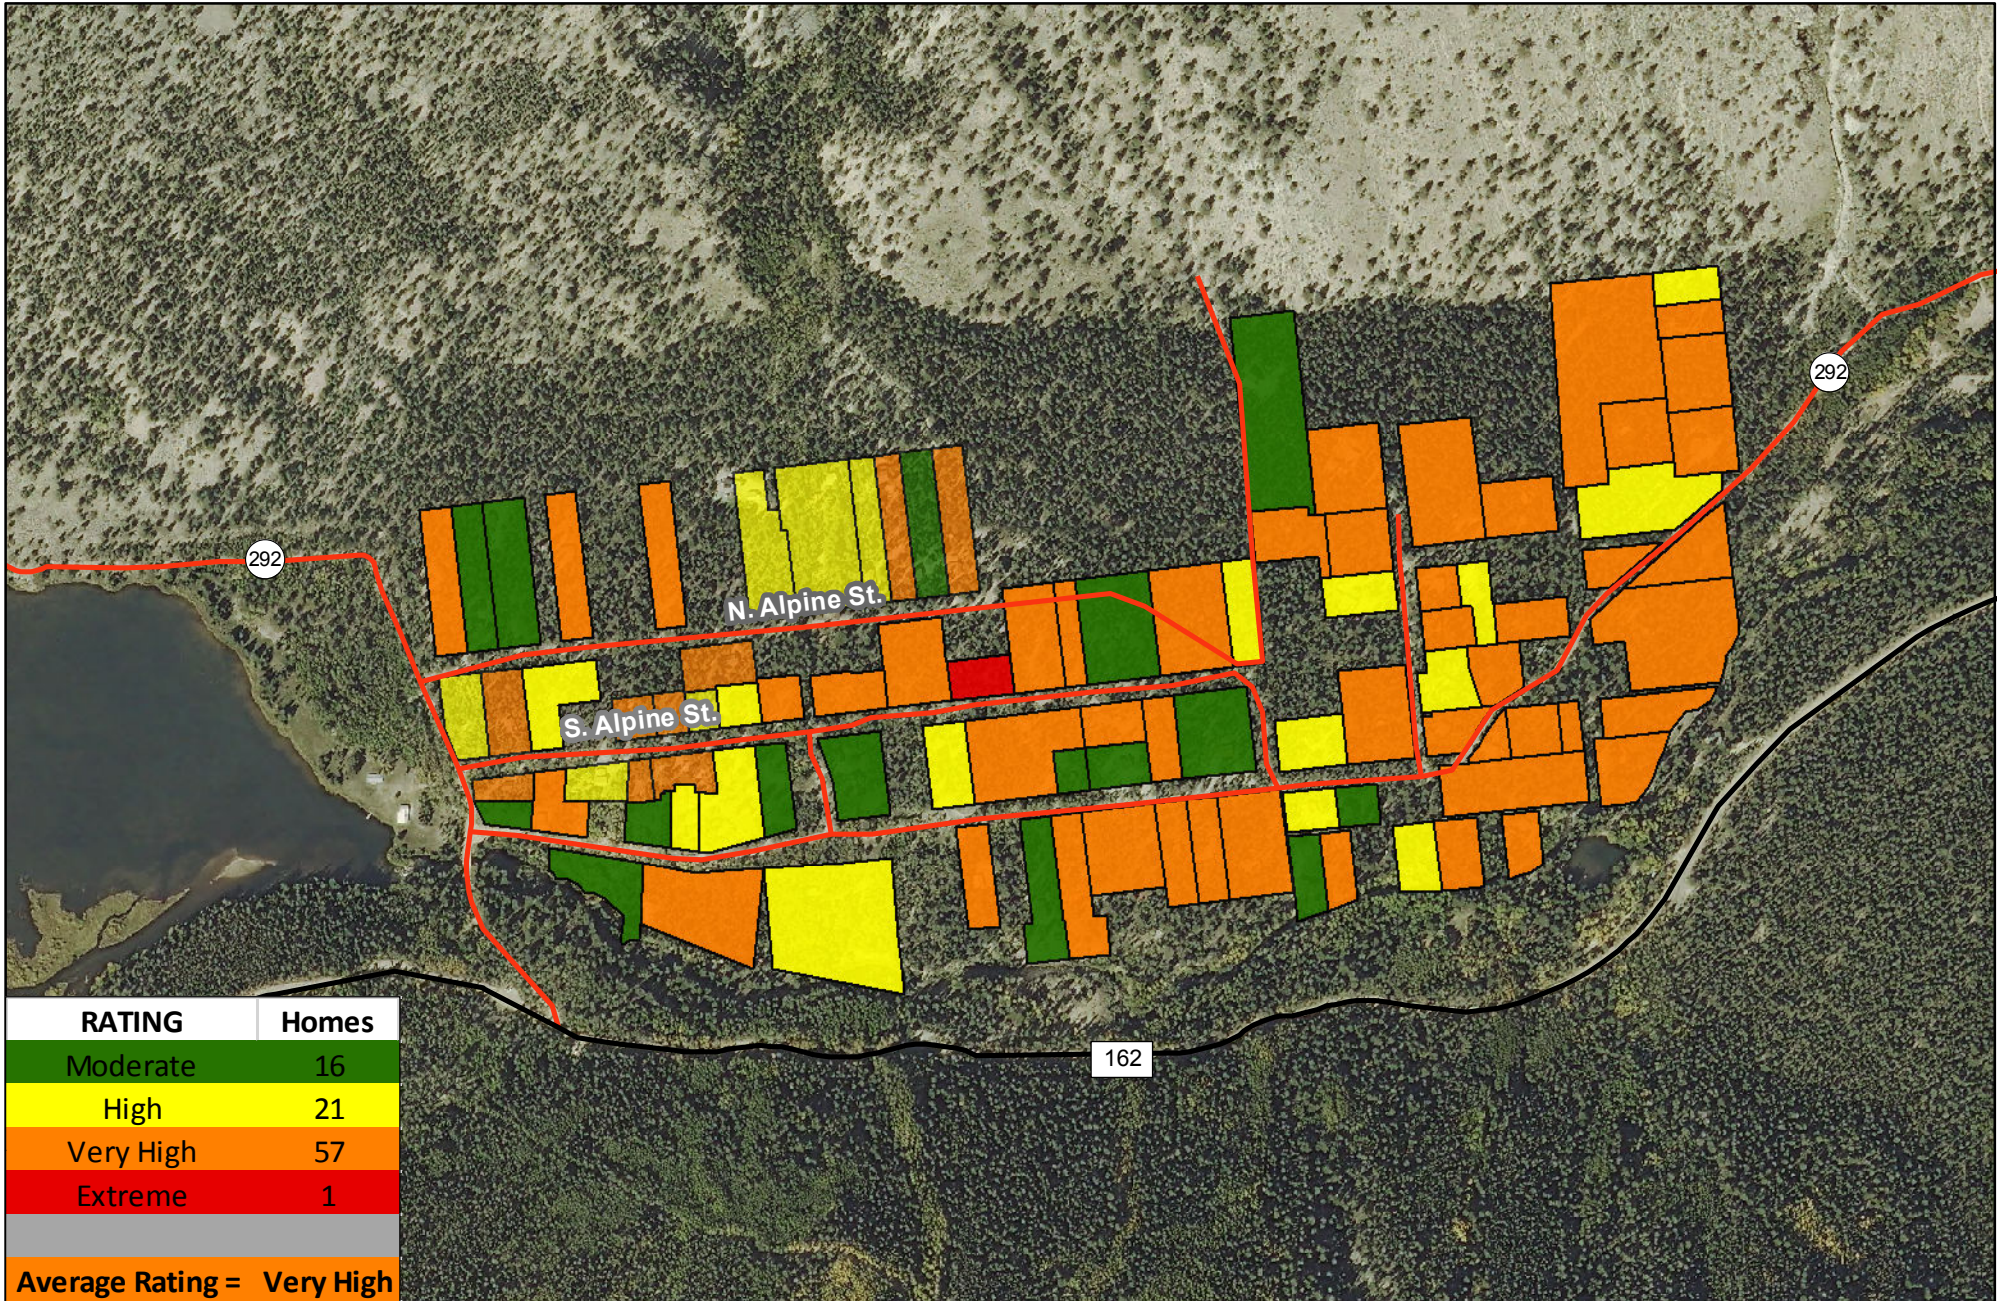

Alpine Community Wildfire Risk Ratings

As of December 15 2017