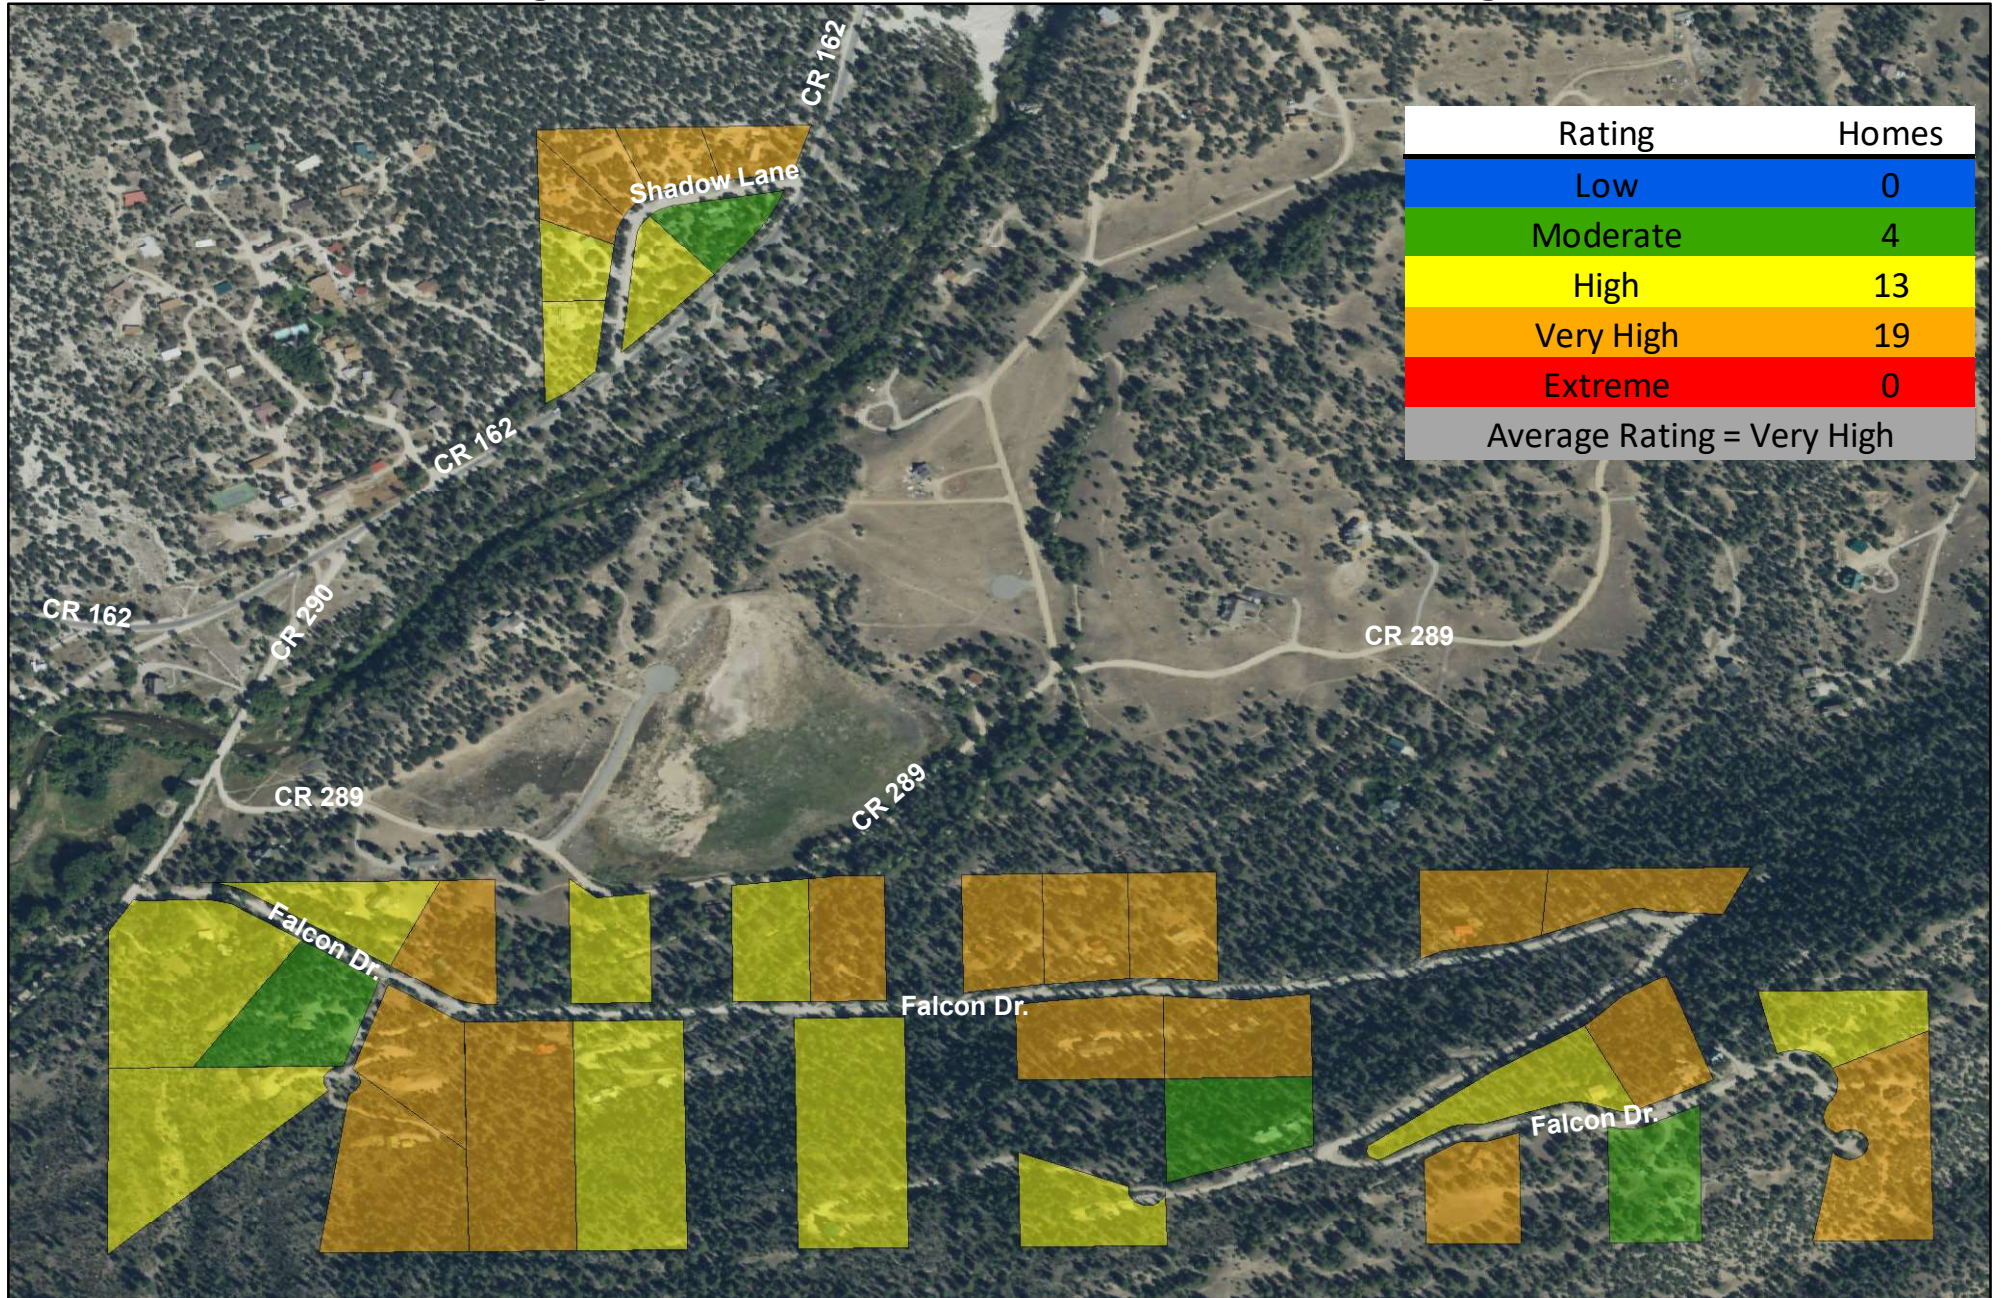

Eagles Roost - Shadow Lane Wildfire Risk Ratings

Rating	Homes
Low	0
Moderate	4
High	13
Very High	19
Extreme	0
Average Rating = Very High	

Moderate
 High
 Very High