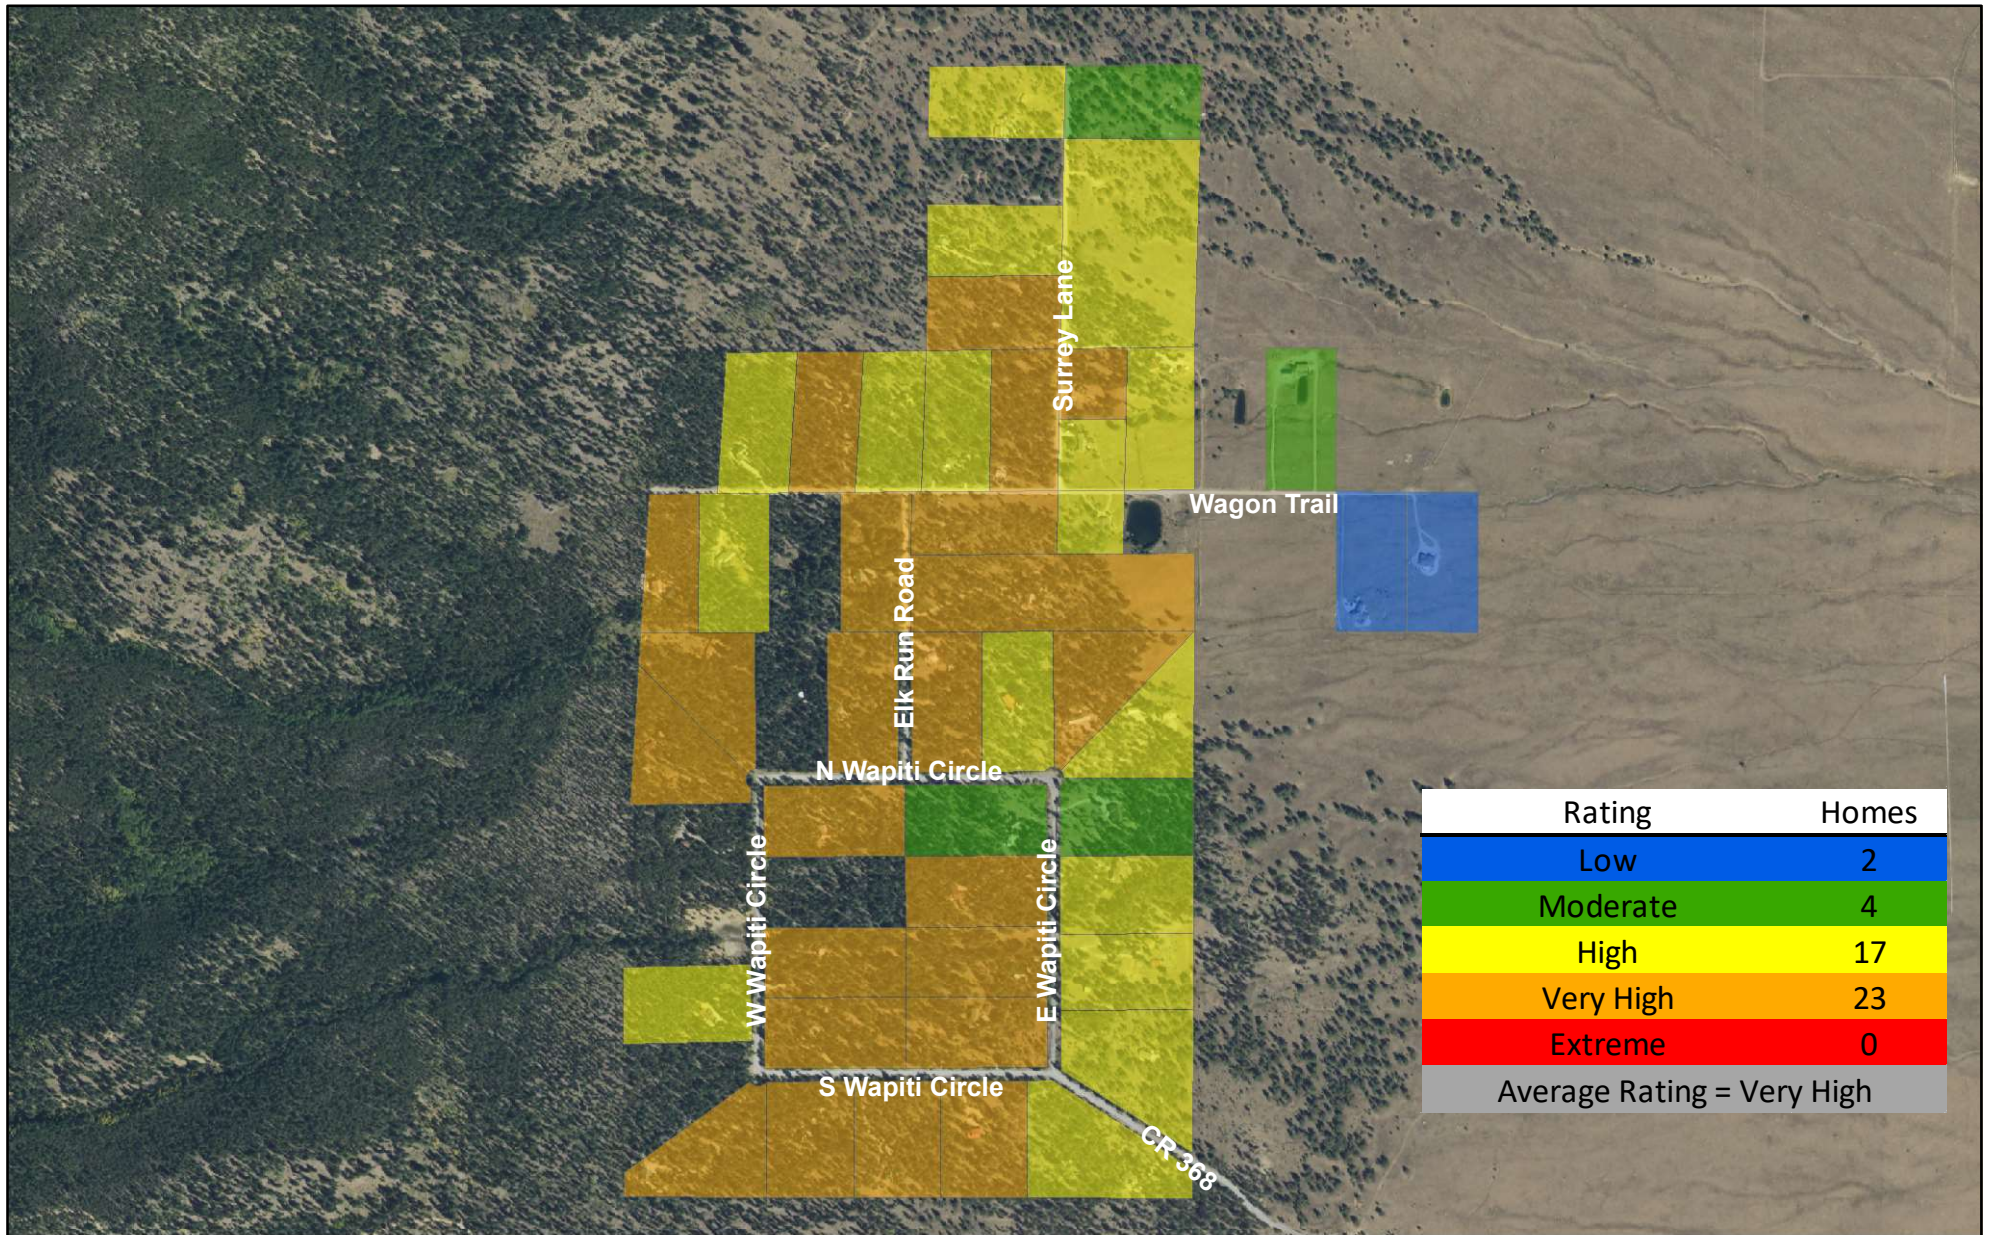

Wapiti and Four Elk Creek Wildfire Risk Ratings

Rating	Homes
Low	2
Moderate	4
High	17
Very High	23
Extreme	0
Average Rating = Very High	

Low
 Moderate
 High
 Very High