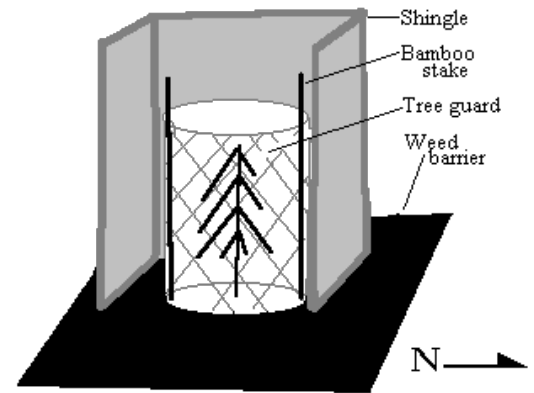

Tree Guards

Tree guards are photodegradable plastic mesh tubes (4in. X 24 in.). They help protect seedlings from deer and various surface rodents. Two 36" bamboo stakes are recommended to hold each guard in place.

Shingles/Shades for Shade & Wind Protection

Conifers planted on exposed sites are extremely susceptible to sun-scald and moisture loss especially on dry, windy days. Shingles and shades reduce this stress. It takes approximately two bundles of shingles or 30 bundle of shades to shade one box (30 trees). They should be placed on the north, west, and south sides of each seedling.

Weed Barriers

This product is a woven polypropylene fabric which acts as artificial mulch to reduce soil moisture loss. It is porous, thus allowing water and snow to seep through the material. Weed barrier also eliminates weed and grass competition that can "choke out" seedlings.

Weed Barrier Rolls & Fabric Squares

Weed barrier is available in rolls 6' wide by 300' long or 4' x 4' squares with four hold-down staples.

Tentative Pickup Dates –Early April for Alamosa and late April for all other locations. Notification will be sent with exact dates and times via email to everyone who places an order. Plants can be picked up at the Alamosa, Cañon City, La Veta, and Woodland Park locations depending on the location you select.