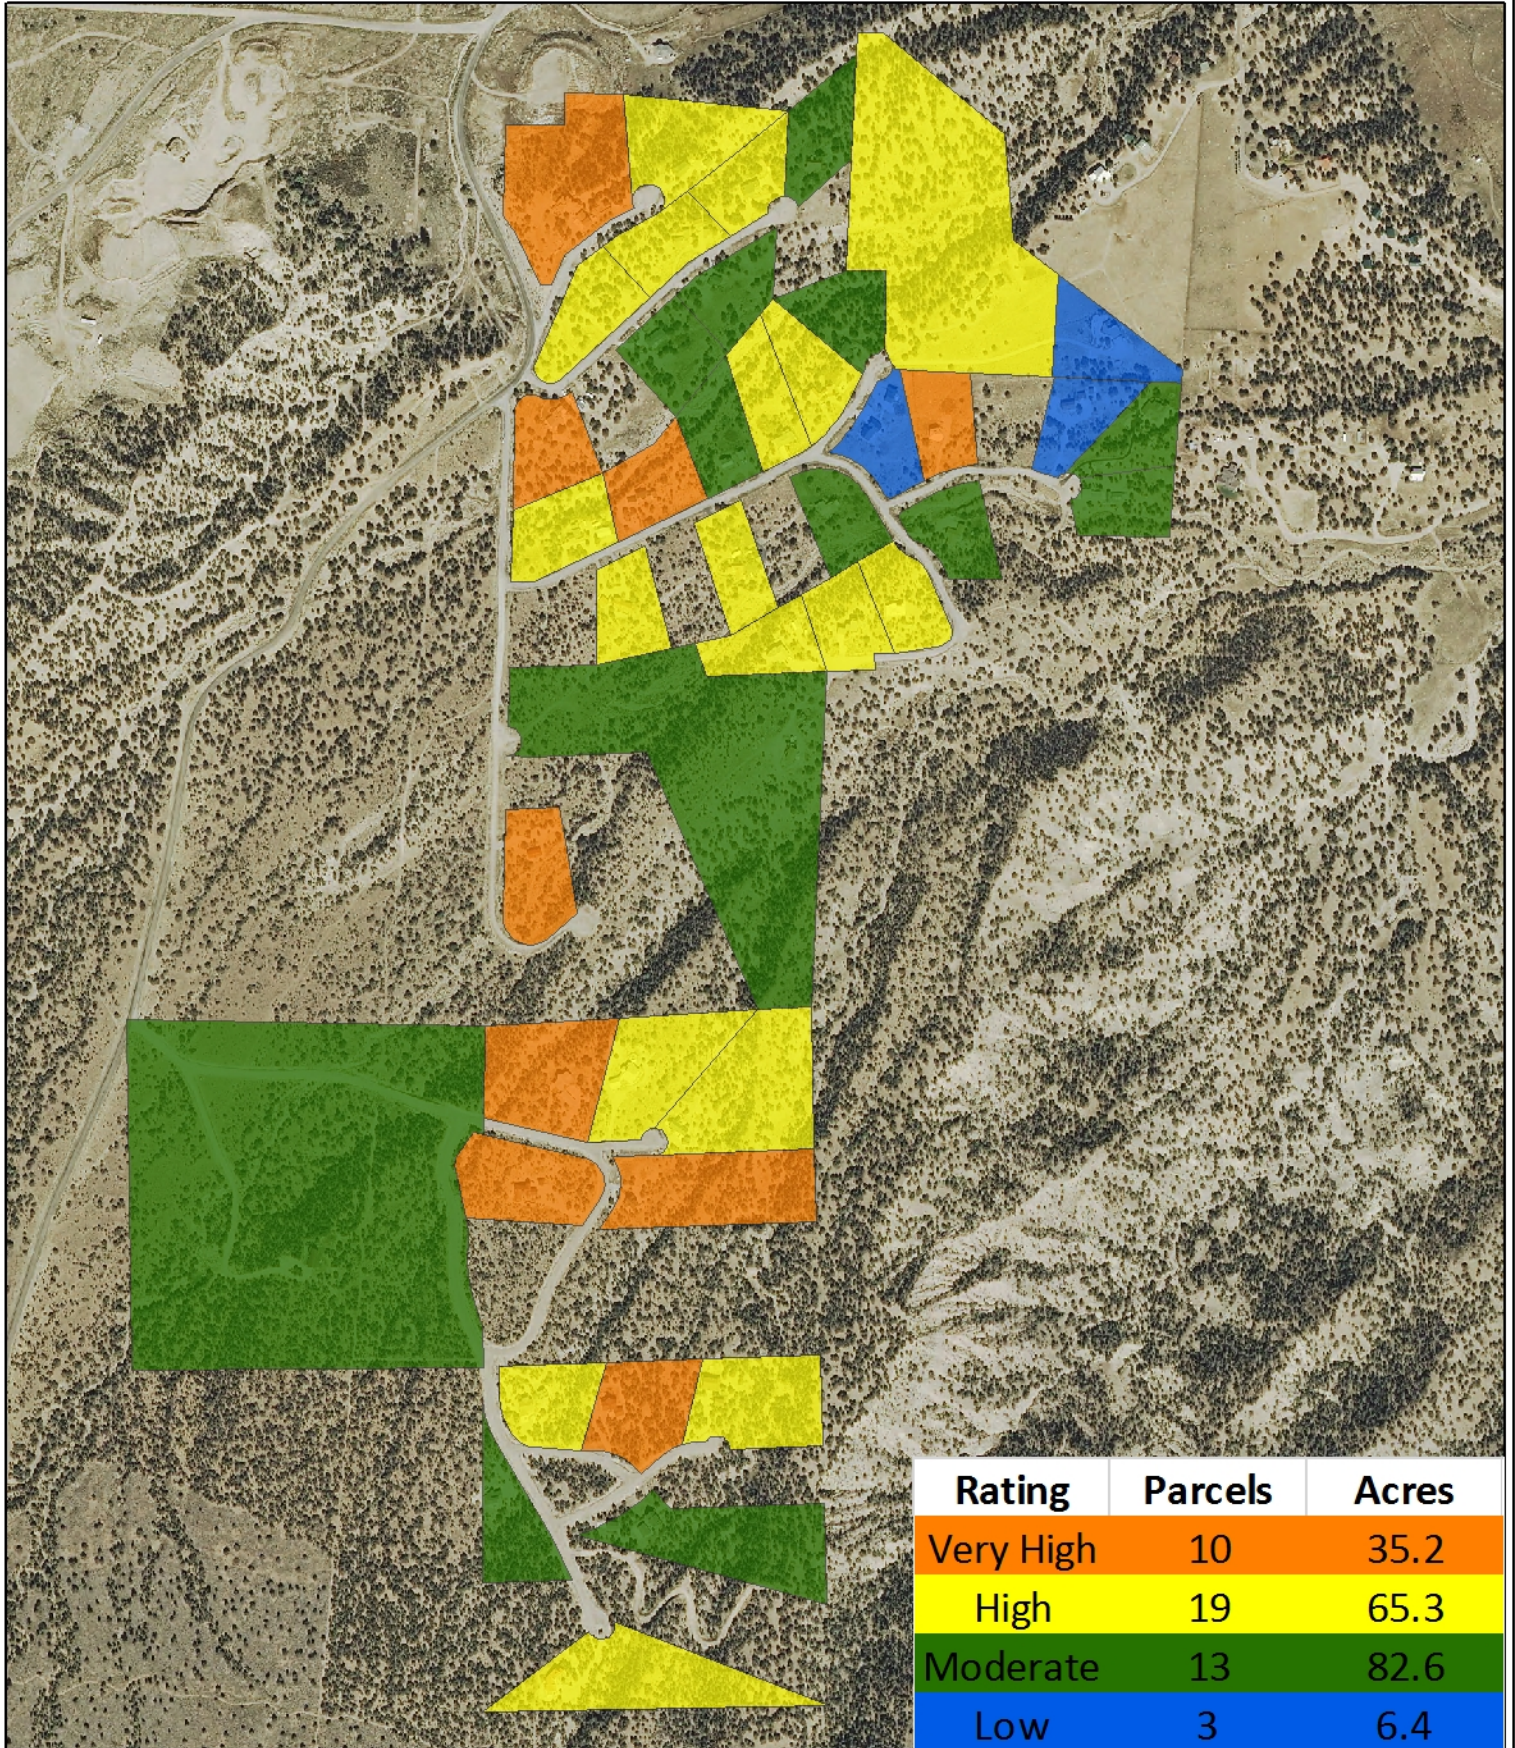

Methodist Mountain Wildfire Risk Rating

0 250 500 1,000 Feet

Very High High Moderate Low