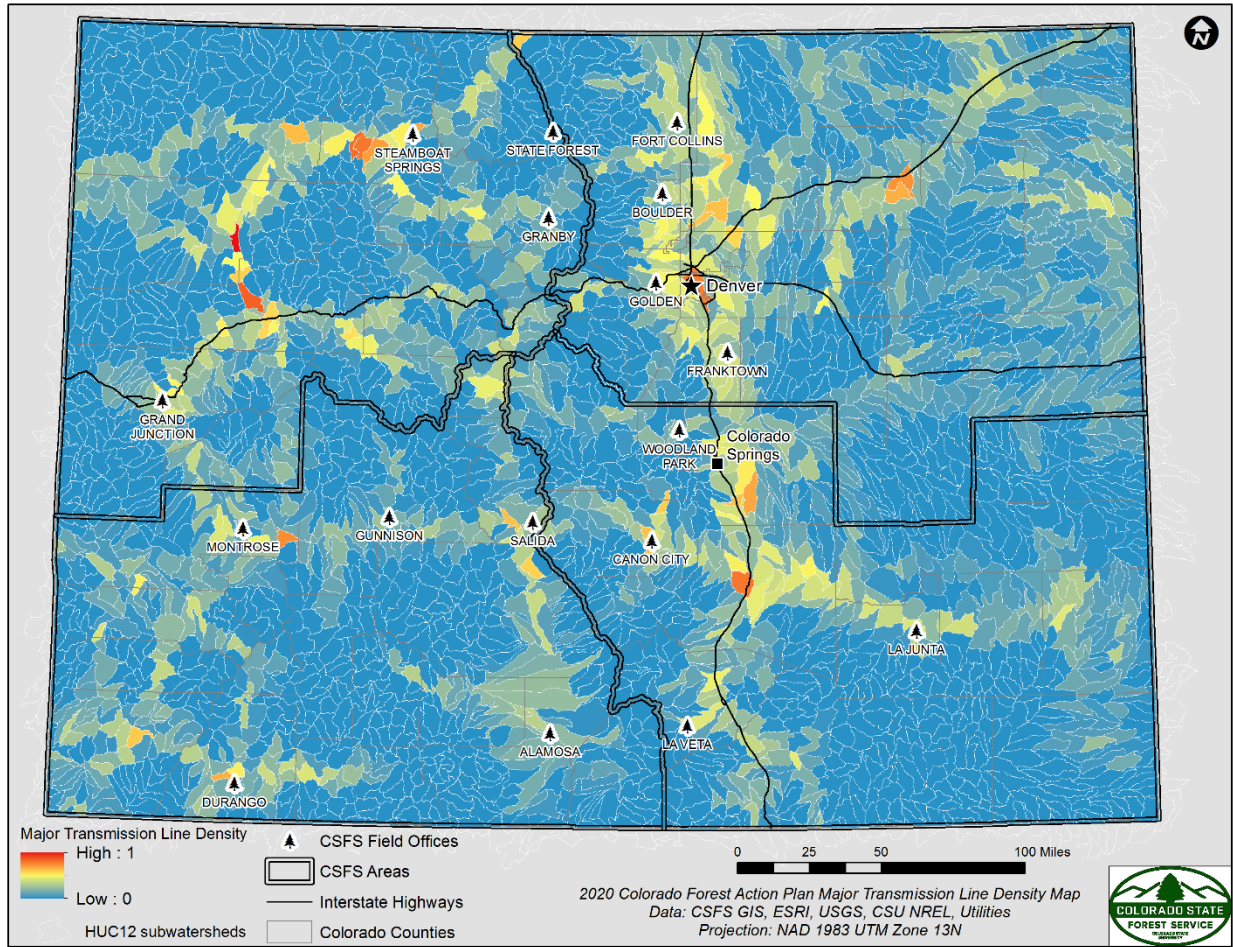

2020 Forest Action Plan Appendix 6 – Major Transmission Line and Communication Tower Infrastructure Density Maps

2020 Forest Action Plan Appendix 6 – Major Transmission Line and Communication Tower Infrastructure Density Maps