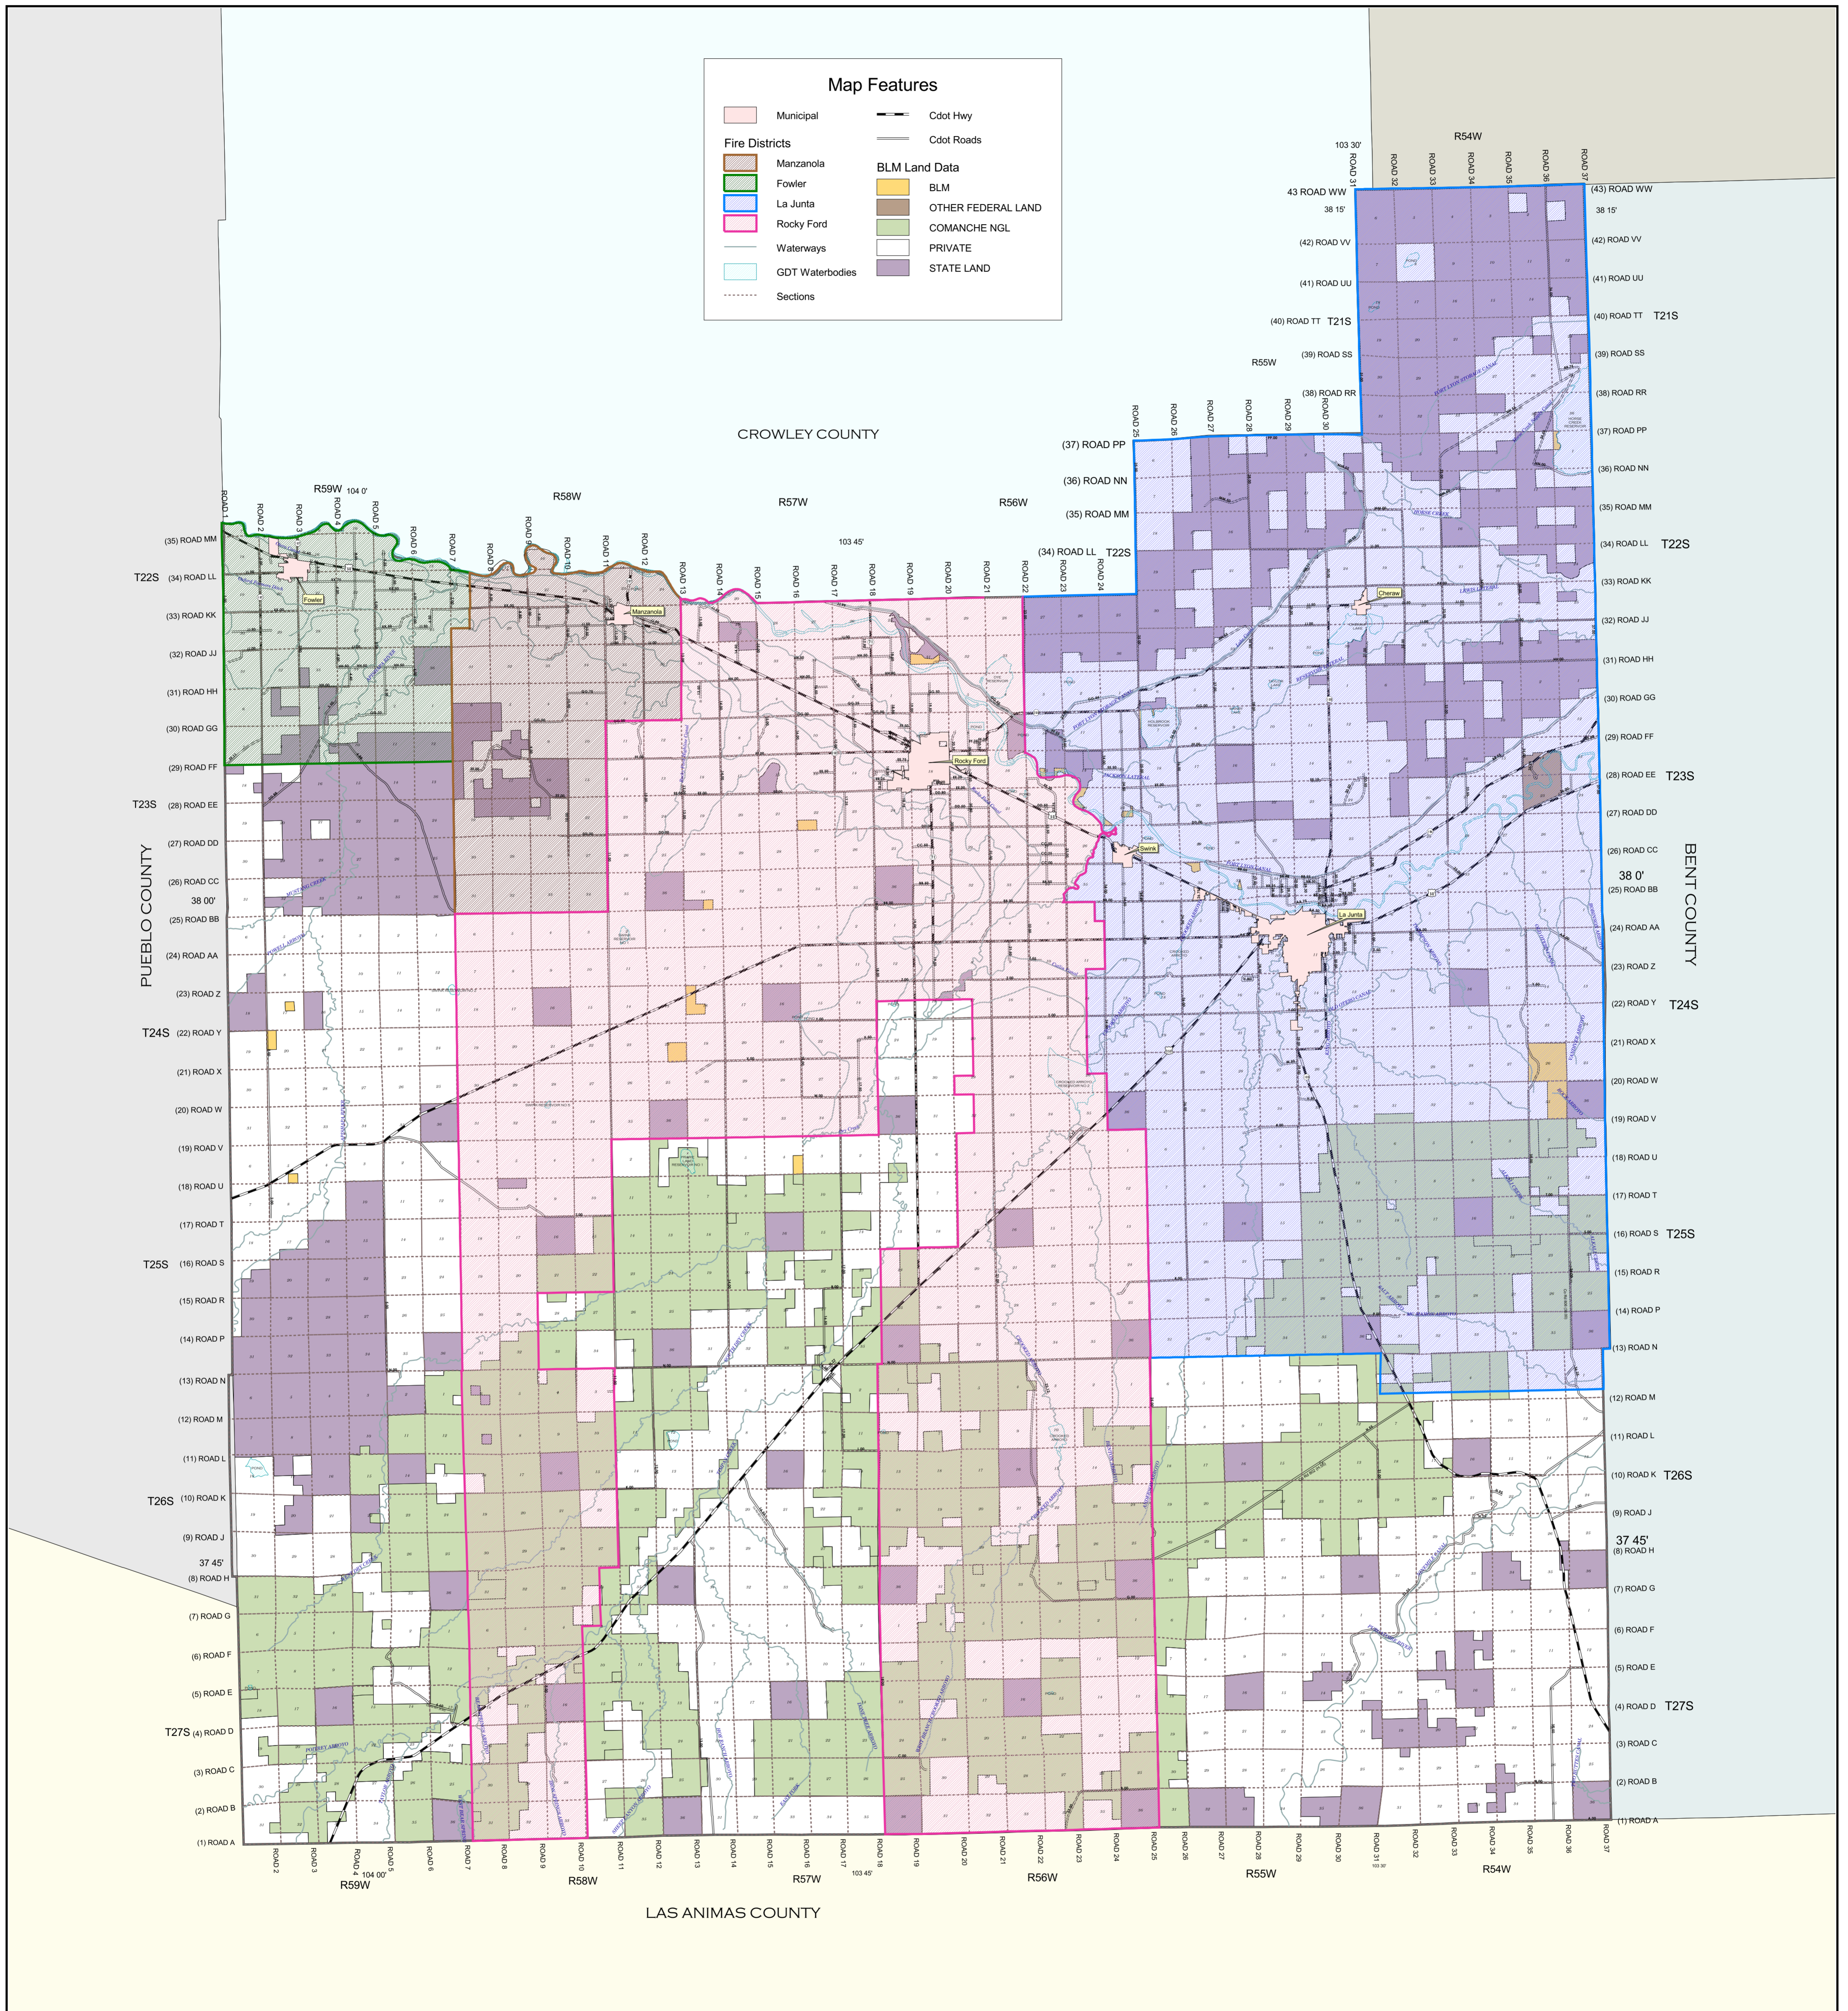

OTERO COUNTY FIRE DISTRICTS AND STATE AND FEDERAL LANDS

PRODUCED BY
OTERO COUNTY
GEOGRAPHIC INFORMATION
SYSTEMS

APRIL, 2006

PRODUCED FROM THE BEST AVAILABLE DIGITAL RECORDS. ACCURACY NOT GUARANTEED
AND NO OTHER WARRANTY OR GUARANTEE IMPLIED OR GIVEN.
GDT COVERAGES COPYRIGHT © 2001 GEOGRAPHIC DATA TECHNOLOGY, INC.